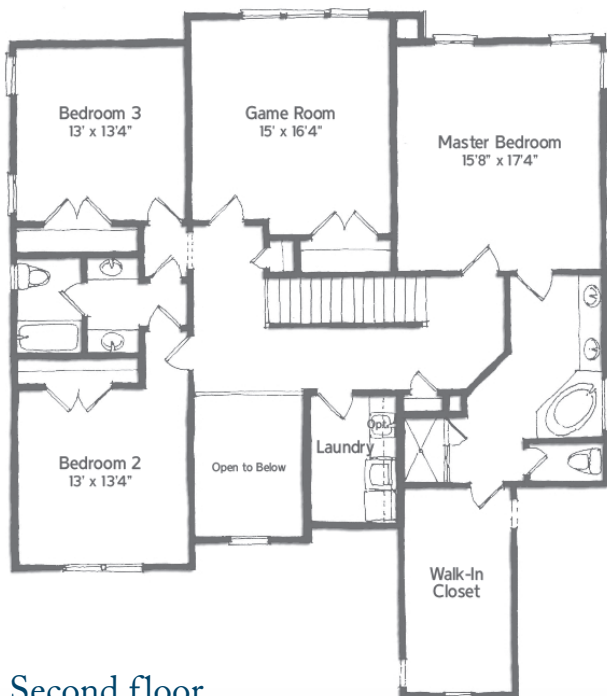

## Heritage

3,229 sq ft - 2 floors

4,203 sq ft - 3 floors

Four bedrooms  
Three and a half bath  
Dining room  
Kitchen  
Family room  
Flex room  
Wrap around porch  
2-story foyer  
2-car garage

Where a backyard  
barbeque is a  
standard weekly event

## Additional Options

3rd floor

Sitting room in master

3-car garage  
+ 181 sq ft finished above

Trey in master

Built-ins in family room

Bench and cubbies in mud room

Gourmet kitchen includes:  
stainless steel oven/microwave  
combo, cooktop & hood

Laundry base cabinet with sink

First floor

Second floor

Optional third floor