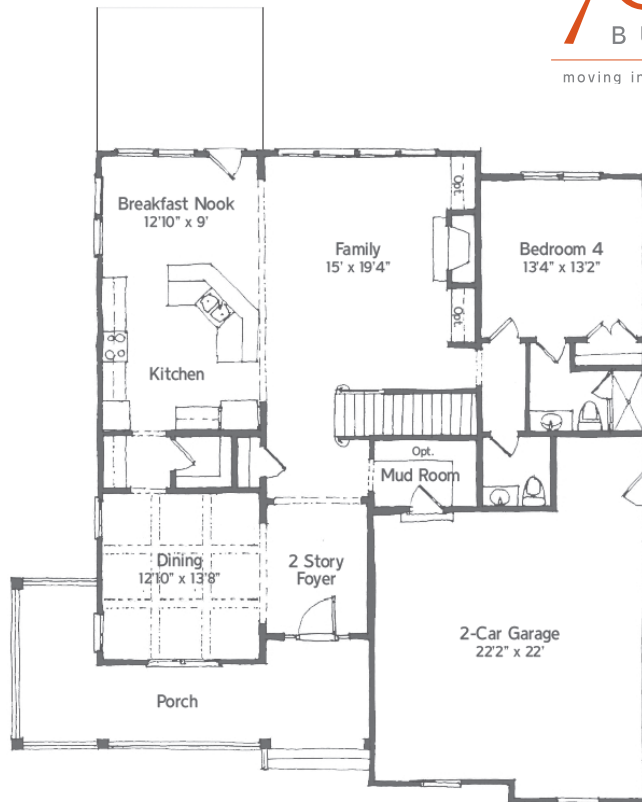

## Heritage

3,229 sq ft - 2 floors

4,203 sq ft - 3 floors

Four bedrooms  
Three and a half bath  
Dining room  
Kitchen  
Family room  
Flex room  
Wrap around porch  
2-story foyer  
2-car garage

Where a backyard  
barbeque is a  
standard weekly event

## Additional Options

3rd floor

Sitting room in master

3-car garage  
+ 181 sq ft finished above

Trey in master

Built-ins in family room

Bench and cubbies in mud room

Gourmet kitchen includes:  
stainless steel oven/microwave  
combo, cooktop & hood

Laundry base cabinet with sink

First floor

Second floor

Optional third floor