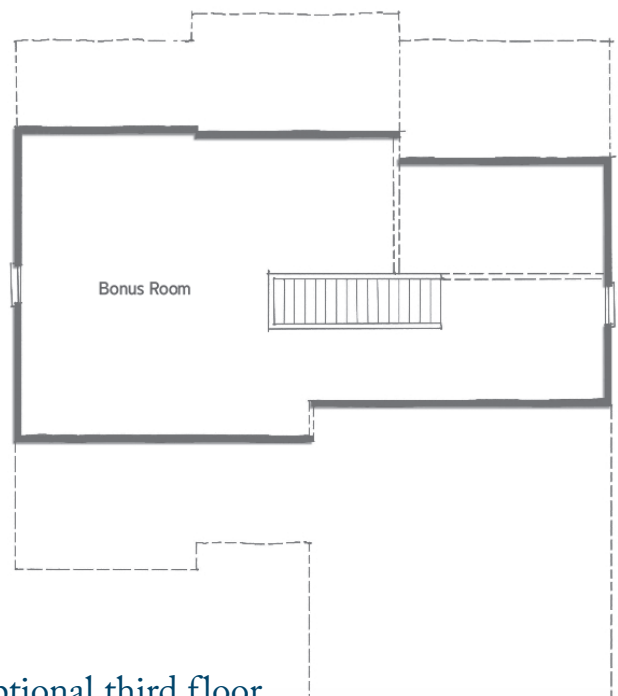

## Heritage

3,229 sq ft - 2 floors

4,203 sq ft - 3 floors

Four bedrooms  
Three and a half bath  
Dining room  
Kitchen  
Family room  
Flex room  
Wrap around porch  
2-story foyer  
2-car garage

Where a backyard  
barbeque is a  
standard weekly event

## Additional Options

3rd floor

Sitting room in master

3-car garage  
+ 181 sq ft finished above

Trey in master

Built-ins in family room

Bench and cubbies in mud room

Gourmet kitchen includes:  
stainless steel oven/microwave  
combo, cooktop & hood

Laundry base cabinet with sink

First floor

Second floor

Optional third floor